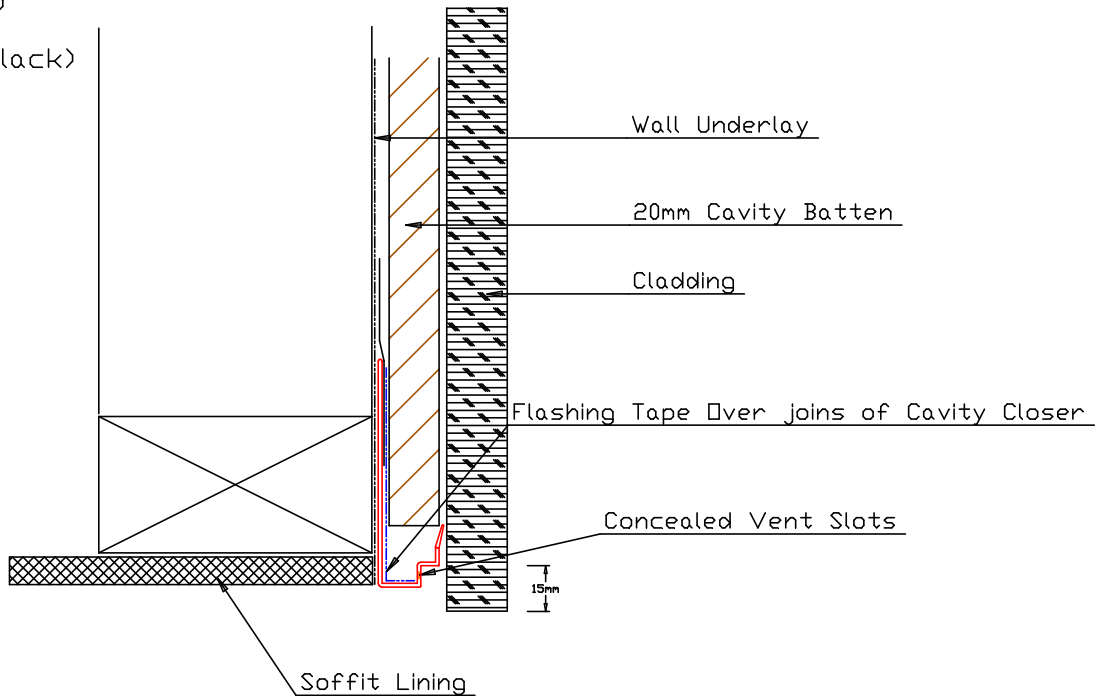

Ezy Build Products

Concealed Vent 35mm Weatherboard Cavity Closer

(For 20mm Cavity Batten)

EB35 (White)

EB35 BLK (Black)

Ezy Build Products

Concealed Vent Soffit 20mm Cavity Closer

EB20s(White)

EB20sBLK (Black)

Ezy Build Products
 Concealed Vent 35mm Soffit Weatherboard Cavity Closer
 (For 20mm Cavity Batten)
 EB35s(White)
 EB35sBLK (Black)

Ezy Build Products

Concealed Vent 20mm Cavity Closer

EB20 (White)

EB20 BLK (Black)

Ezy Build Products

Concealed Vent 20mm Cavity Closer

EB20 (White)

EB20 BLK (Black)