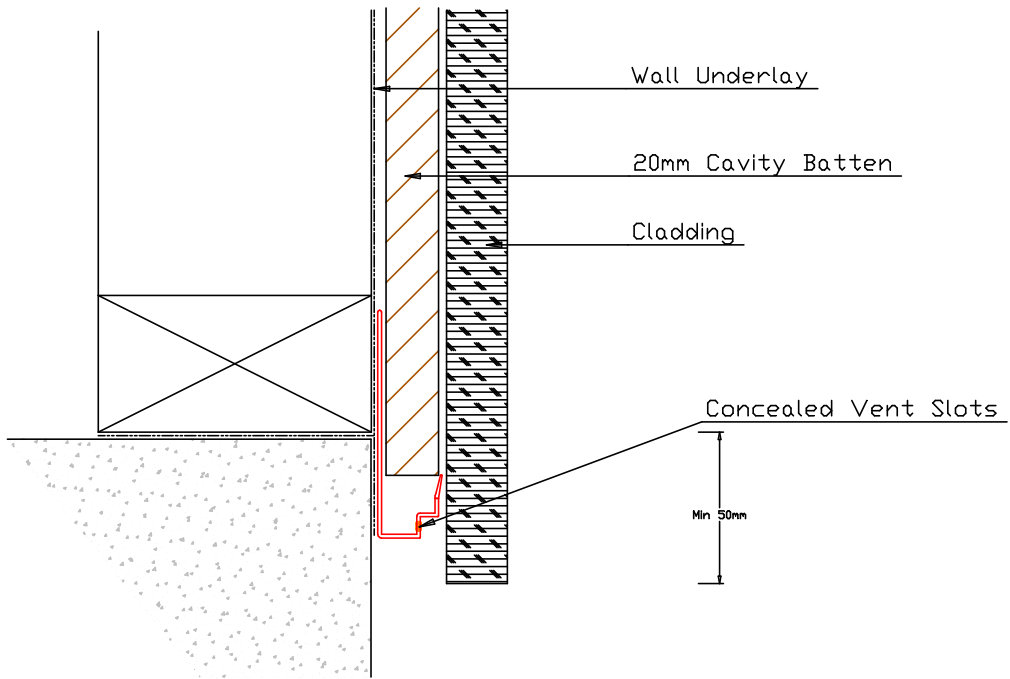

Ezy Build Products

Concealed Vent 35mm Weatherboard Cavity Closer

(For 20mm Cavity Batten)

EB35 (White)

EB35 BLK (Black)

Ezy Build Products

Concealed Vent Soffit 20mm Cavity Closer

EB20s(White)

EB20sBLK (Black)

Ezy Build Products
 Concealed Vent 35mm Soffit Weatherboard Cavity Closer
 (For 20mm Cavity Batten)
 EB35s(White)
 EB35sBLK (Black)

Ezy Build Products

Concealed Vent 20mm Cavity Closer

EB20 (White)

EB20 BLK (Black)

Ezy Build Products

Concealed Vent 20mm Cavity Closer

EB20 (White)

EB20 BLK (Black)