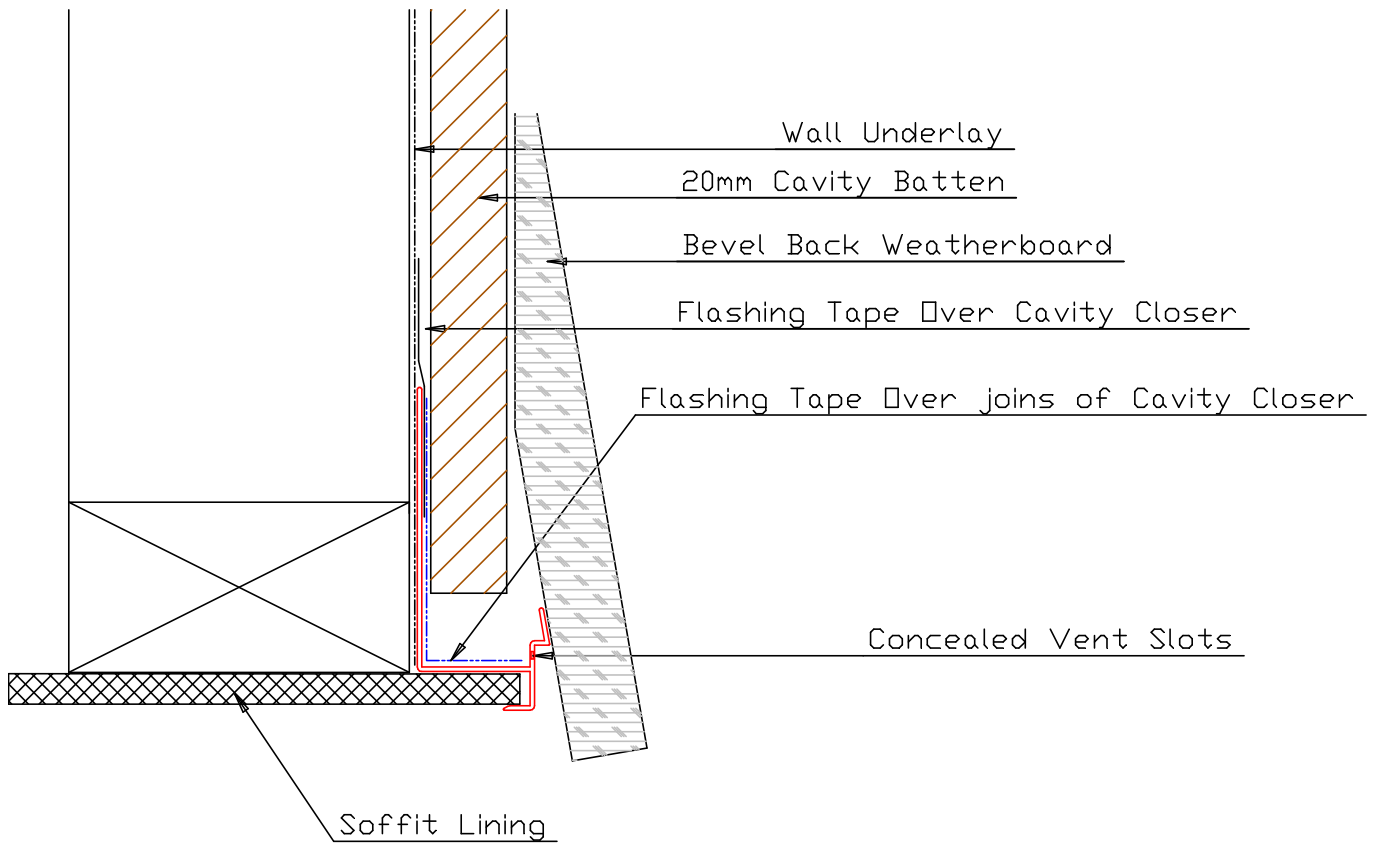

Ezy Build Products

Concealed Vent 35mm Weatherboard Cavity Closer

(For 20mm Cavity Batten)

EB35 (White)

EB35 BLK (Black)

Ezy Build Products

Concealed Vent Soffit 20mm Cavity Closer

EB20s(White)

EB20sBLK (Black)

Ezy Build Products
 Concealed Vent 35mm Soffit Weatherboard Cavity Closer
 (For 20mm Cavity Batten)
 EB35s(White)
 EB35sBLK (Black)

Ezy Build Products

Concealed Vent 20mm Cavity Closer

EB20 (White)

EB20 BLK (Black)

Ezy Build Products

Concealed Vent 20mm Cavity Closer

EB20 (White)

EB20 BLK (Black)