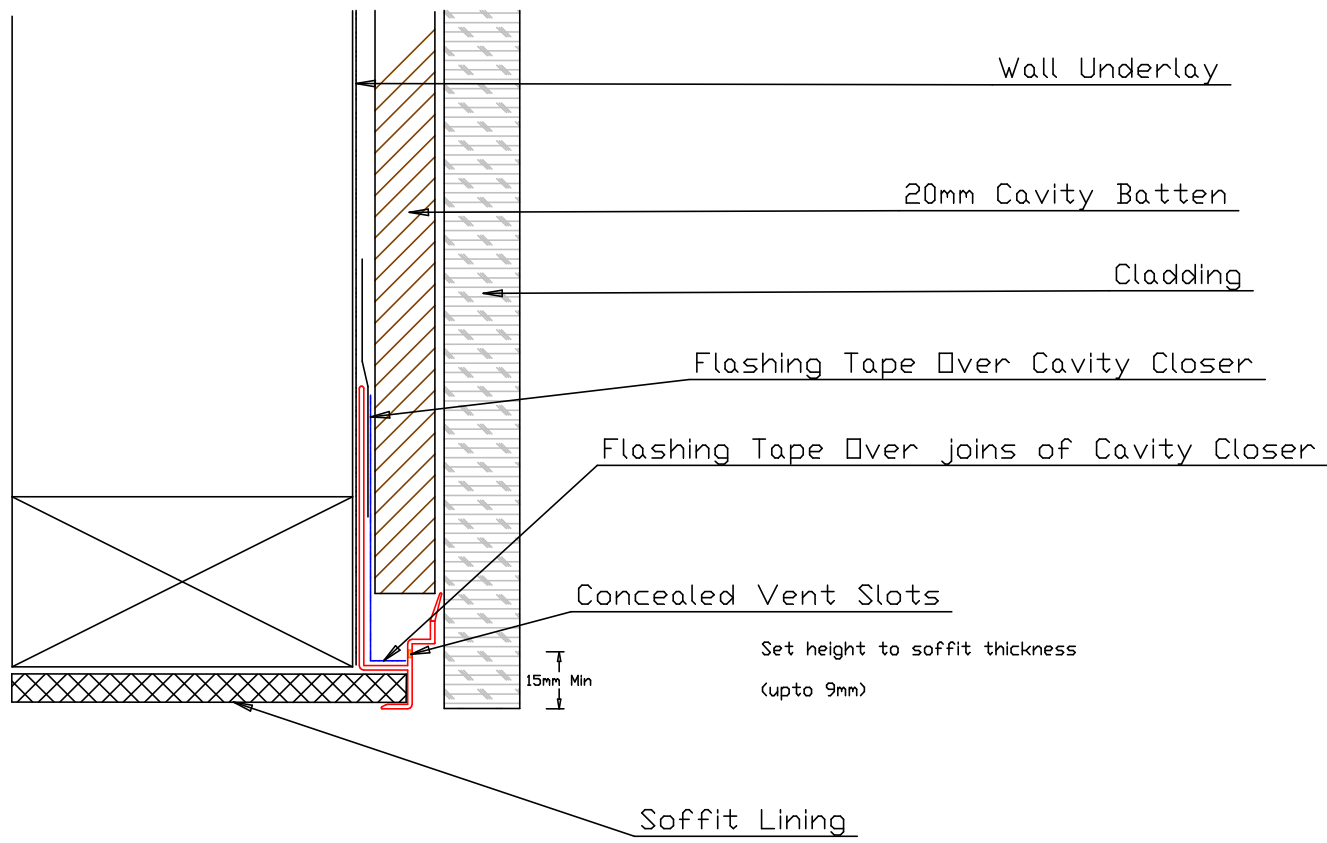

Ezy Build Products

Concealed Vent 35mm Weatherboard Cavity Closer

(For 20mm Cavity Batten)

EB35 (White)

EB35 BLK (Black)

Ezy Build Products

Concealed Vent Soffit 20mm Cavity Closer

EB20s(White)

EB20sBLK (Black)

Ezy Build Products
 Concealed Vent 35mm Soffit Weatherboard Cavity Closer
 (For 20mm Cavity Batten)
 EB35s(White)
 EB35sBLK (Black)

Ezy Build Products

Concealed Vent 20mm Cavity Closer

EB20 (White)

EB20 BLK (Black)

Ezy Build Products

Concealed Vent 20mm Cavity Closer

EB20 (White)

EB20 BLK (Black)