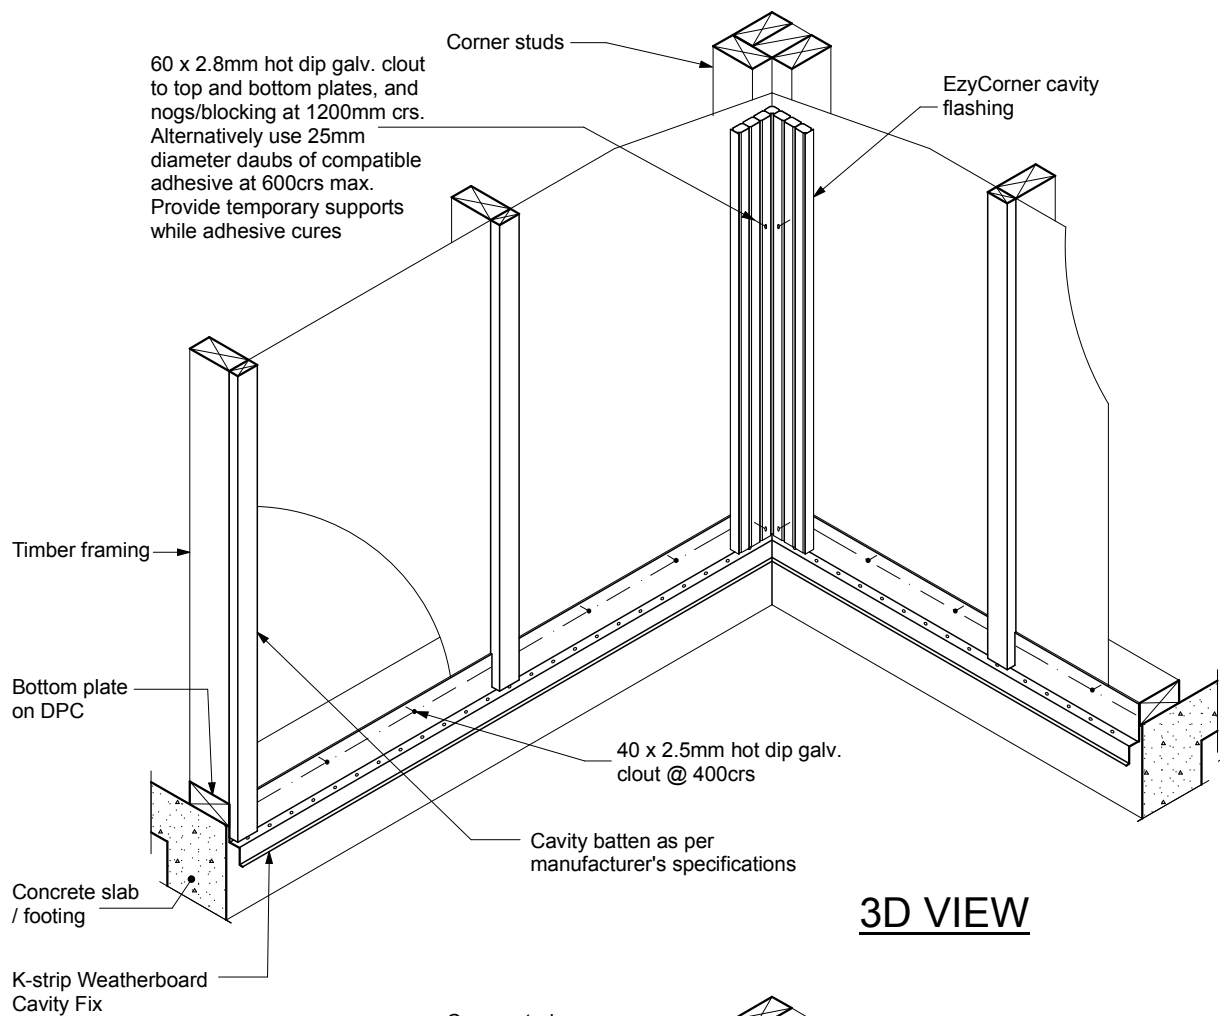

EXTERNAL CORNER

NOTE! EZY CORNER IS SHOWN WITH WEATHERBOARDS, DETAILING FOR OTHER CLADDINGS IS SIMILAR

INTERNAL CORNER

3D VIEW

3D VIEW

NOTE EZY CORNER IS SHOWN WITH WEATHERBOARDS, DETAILING FOR OTHER CLADDINGS IS SIMILAR

3mm gap between EzyCorner
and K strip weatherboard cavity fix

EZYCORNER / KSTRIP WEATHERBOARD CAVITY FIX - EXTERNAL CORNER

EZYCORNER / KSTRIP SHEET CAVITY FIX - EXTERNAL CORNER

EZYCORNER / CAVITY CLOSER - EXTERNAL CORNER