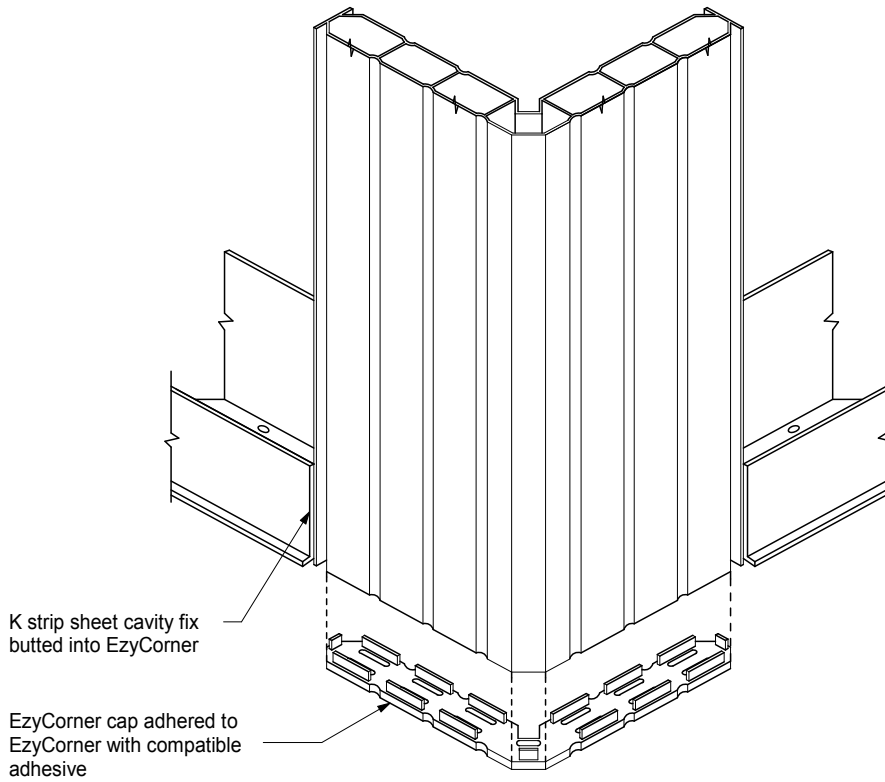

EXTERNAL CORNER

NOTE! EZY CORNER IS SHOWN WITH WEATHERBOARDS, DETAILING FOR OTHER CLADDINGS IS SIMILAR

INTERNAL CORNER

3D VIEW

3D VIEW

NOTE EZY CORNER IS SHOWN WITH WEATHERBOARDS, DETAILING FOR OTHER CLADDINGS IS SIMILAR

3mm gap between EzyCorner
and K strip weatherboard cavity fix

EZYCORNER / KSTRIP WEATHERBOARD CAVITY FIX - EXTERNAL CORNER

EZYCORNER / KSTRIP SHEET CAVITY FIX - EXTERNAL CORNER

EZYCORNER / CAVITY CLOSER - EXTERNAL CORNER