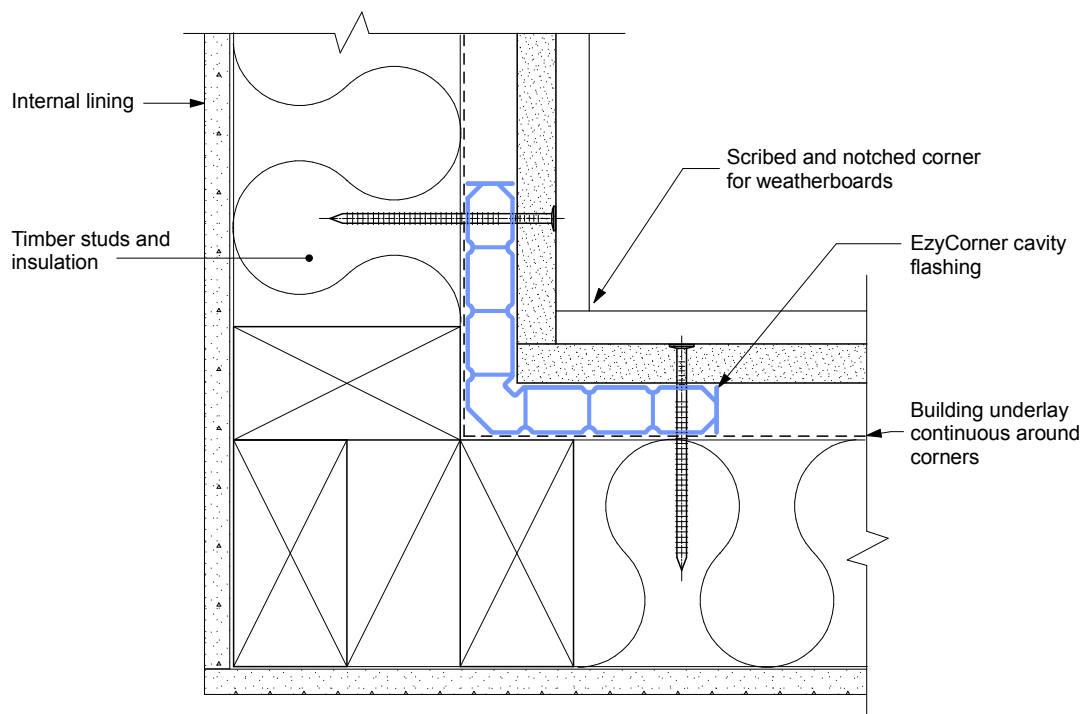

EXTERNAL CORNER

NOTE! EZY CORNER IS SHOWN WITH WEATHERBOARDS, DETAILING FOR OTHER CLADDINGS IS SIMILAR

INTERNAL CORNER

3D VIEW

3D VIEW

NOTE EZY CORNER IS SHOWN WITH WEATHERBOARDS, DETAILING FOR OTHER CLADDINGS IS SIMILAR

3mm gap between EzyCorner
and K strip weatherboard cavity fix

EZYCORNER / KSTRIP WEATHERBOARD CAVITY FIX - EXTERNAL CORNER

EZYCORNER / KSTRIP SHEET CAVITY FIX - EXTERNAL CORNER

EZYCORNER / CAVITY CLOSER - EXTERNAL CORNER