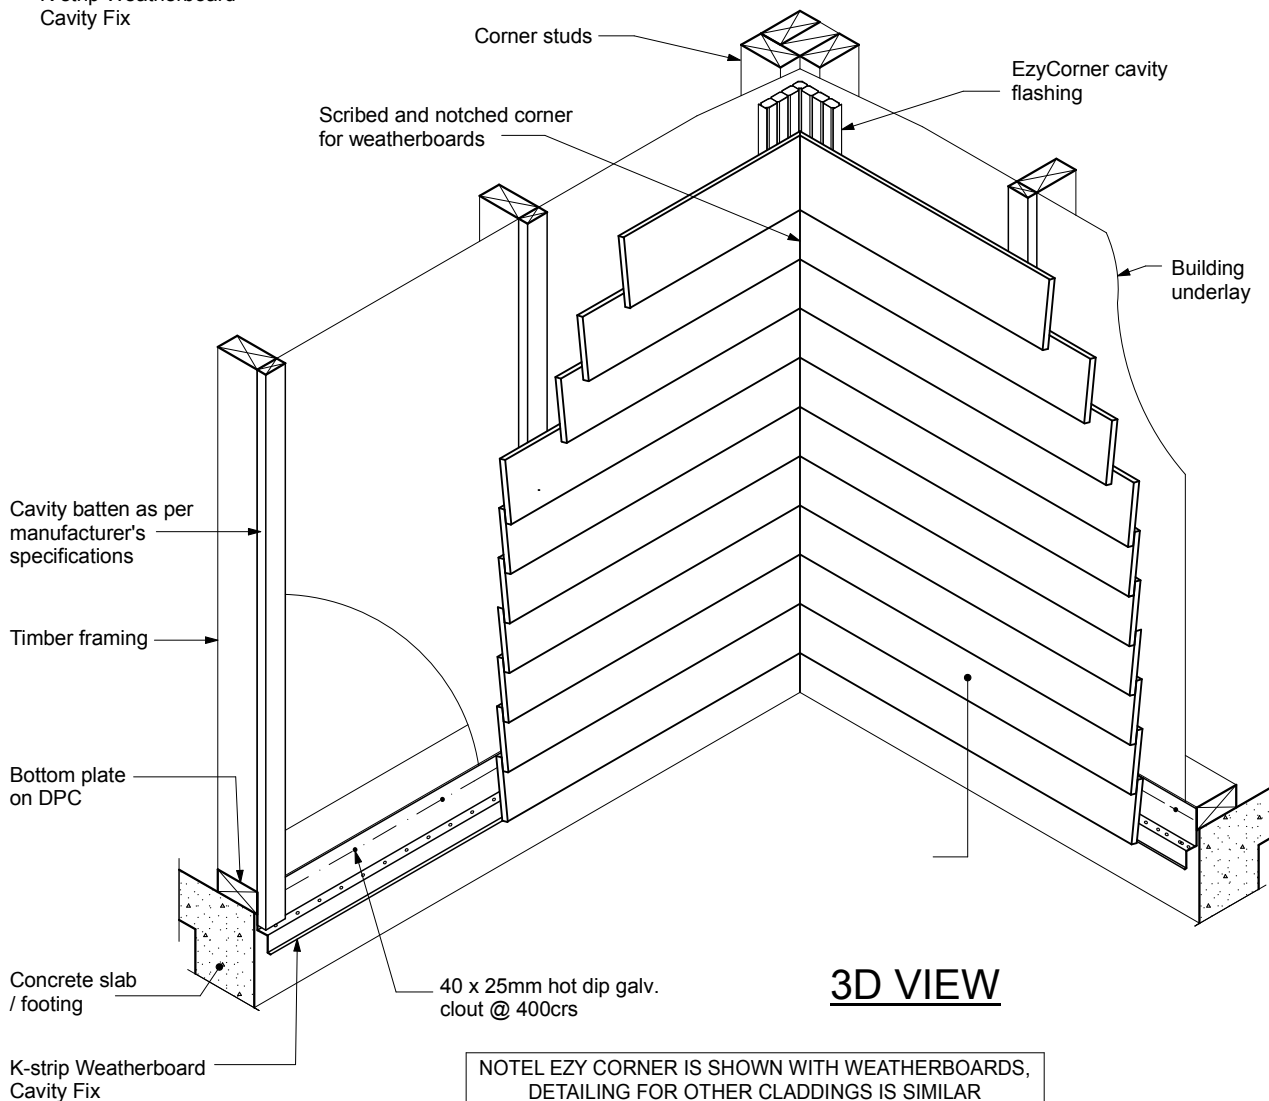

EXTERNAL CORNER

NOTE! EZY CORNER IS SHOWN WITH WEATHERBOARDS, DETAILING FOR OTHER CLADDINGS IS SIMILAR

INTERNAL CORNER

3D VIEW

3D VIEW

NOTE EZY CORNER IS SHOWN WITH WEATHERBOARDS, DETAILING FOR OTHER CLADDINGS IS SIMILAR

3mm gap between EzyCorner
and K strip weatherboard cavity fix

EZYCORNER / KSTRIP WEATHERBOARD CAVITY FIX - EXTERNAL CORNER

EZYCORNER / KSTRIP SHEET CAVITY FIX - EXTERNAL CORNER

EZYCORNER / CAVITY CLOSER - EXTERNAL CORNER