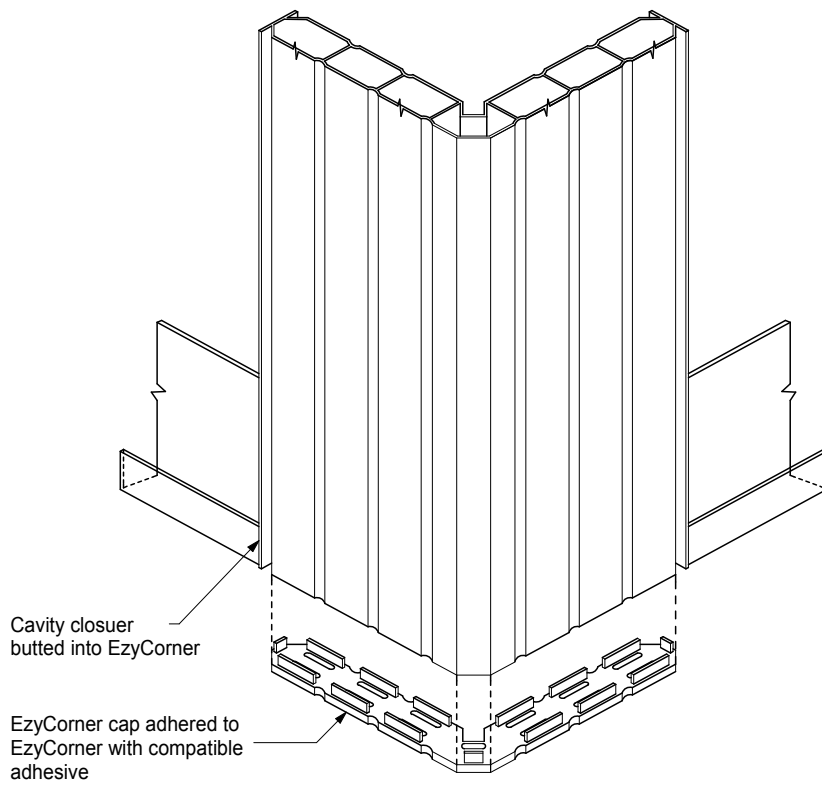

EXTERNAL CORNER

NOTE! EZY CORNER IS SHOWN WITH WEATHERBOARDS, DETAILING FOR OTHER CLADDINGS IS SIMILAR

INTERNAL CORNER

3D VIEW

3D VIEW

NOTE EZY CORNER IS SHOWN WITH WEATHERBOARDS, DETAILING FOR OTHER CLADDINGS IS SIMILAR

3mm gap between EzyCorner
and K strip weatherboard cavity fix

EZYCORNER / KSTRIP WEATHERBOARD CAVITY FIX - EXTERNAL CORNER

EZYCORNER / KSTRIP SHEET CAVITY FIX - EXTERNAL CORNER

EZYCORNER / CAVITY CLOSER - EXTERNAL CORNER