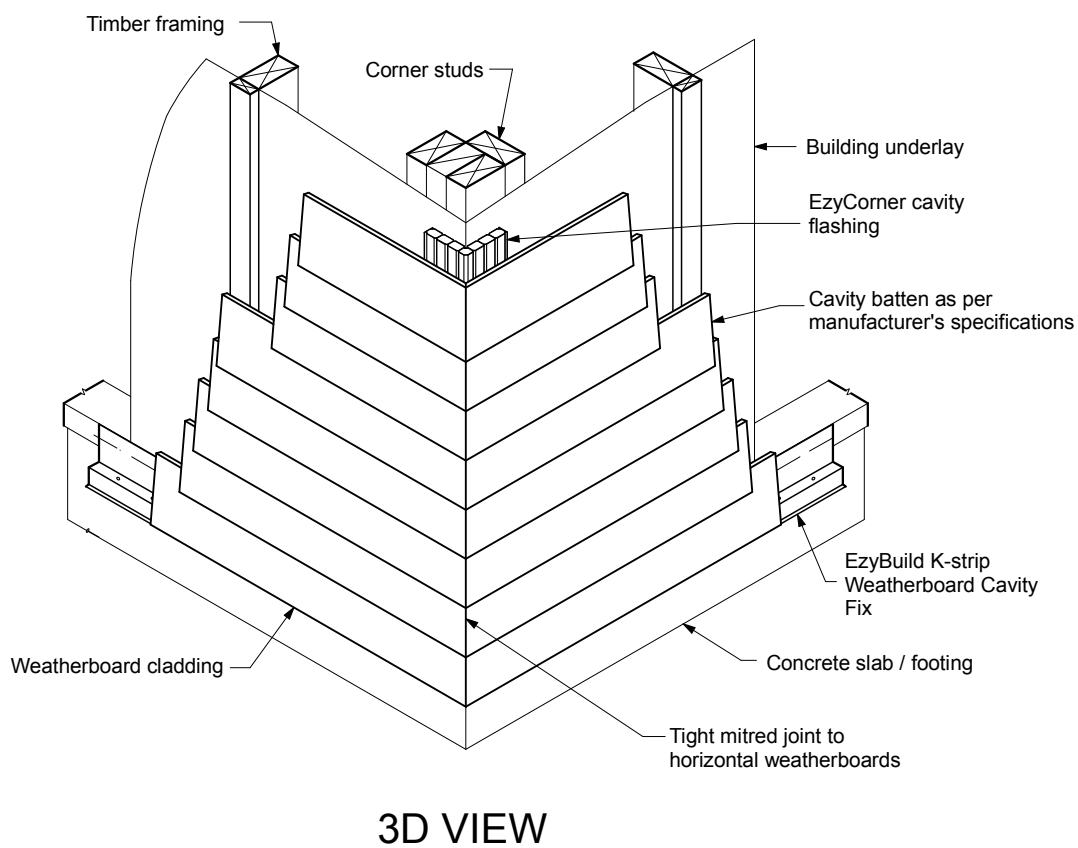

EXTERNAL CORNER

NOTE! EZY CORNER IS SHOWN WITH WEATHERBOARDS, DETAILING FOR OTHER CLADDINGS IS SIMILAR

INTERNAL CORNER

3D VIEW

3D VIEW

NOTE EZY CORNER IS SHOWN WITH WEATHERBOARDS, DETAILING FOR OTHER CLADDINGS IS SIMILAR

3mm gap between EzyCorner
and K strip weatherboard cavity fix

EZYCORNER / KSTRIP WEATHERBOARD CAVITY FIX - EXTERNAL CORNER

EZYCORNER / KSTRIP SHEET CAVITY FIX - EXTERNAL CORNER

EZYCORNER / CAVITY CLOSER - EXTERNAL CORNER