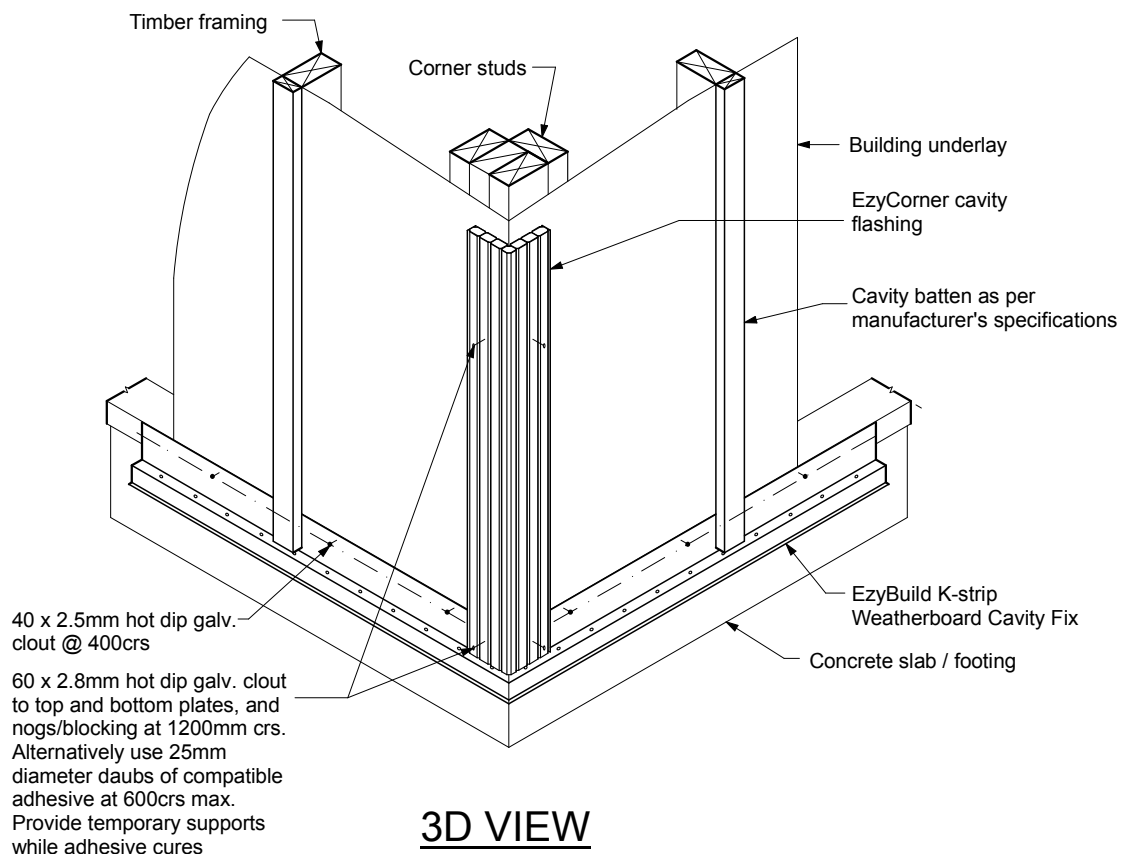

EXTERNAL CORNER

NOTE! EZY CORNER IS SHOWN WITH WEATHERBOARDS, DETAILING FOR OTHER CLADDINGS IS SIMILAR

INTERNAL CORNER

3D VIEW

3D VIEW

NOTE EZY CORNER IS SHOWN WITH WEATHERBOARDS, DETAILING FOR OTHER CLADDINGS IS SIMILAR

3mm gap between EzyCorner
and K strip weatherboard cavity fix

EZYCORNER / KSTRIP WEATHERBOARD CAVITY FIX - EXTERNAL CORNER

EZYCORNER / KSTRIP SHEET CAVITY FIX - EXTERNAL CORNER

EZYCORNER / CAVITY CLOSER - EXTERNAL CORNER