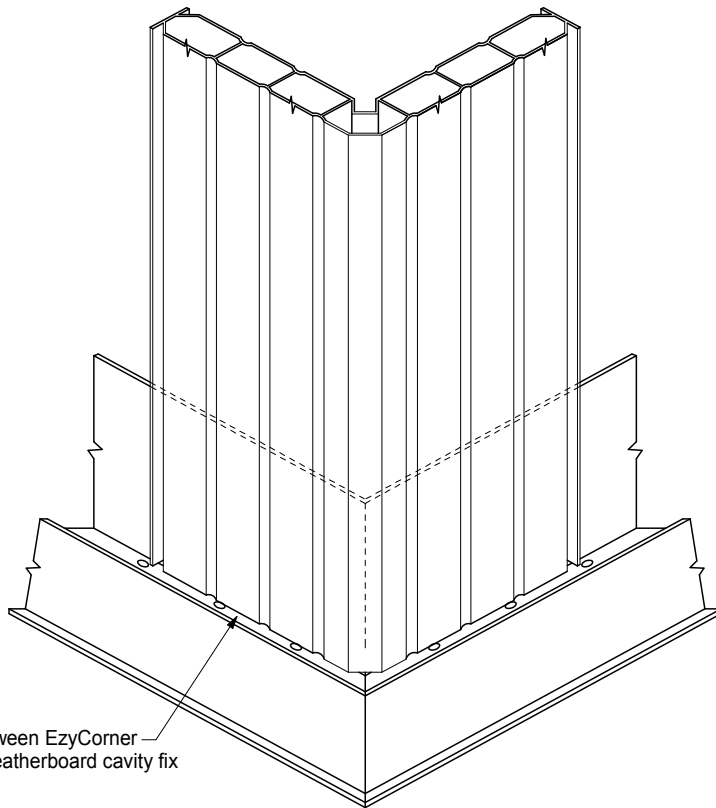

EXTERNAL CORNER

NOTE! EZY CORNER IS SHOWN WITH WEATHERBOARDS, DETAILING FOR OTHER CLADDINGS IS SIMILAR

INTERNAL CORNER

3D VIEW

3D VIEW

NOTE EZY CORNER IS SHOWN WITH WEATHERBOARDS, DETAILING FOR OTHER CLADDINGS IS SIMILAR

3mm gap between EzyCorner
and K strip weatherboard cavity fix

EZYCORNER / KSTRIP WEATHERBOARD CAVITY FIX - EXTERNAL CORNER

EZYCORNER / KSTRIP SHEET CAVITY FIX - EXTERNAL CORNER

EZYCORNER / CAVITY CLOSER - EXTERNAL CORNER