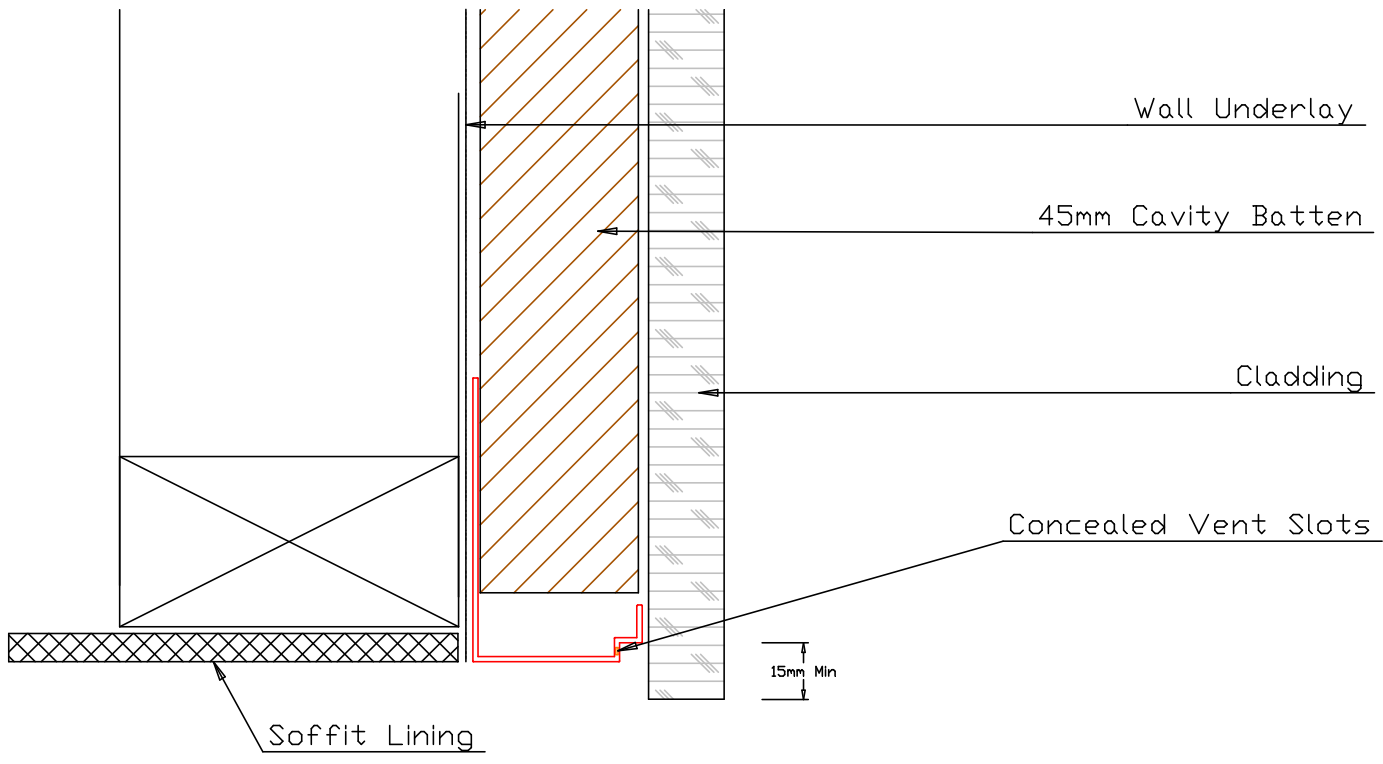

Ezy Build Products

Concealed Vent 20mm Aluminium Cavity Closer

(For 20mm Cavity Batten)

EBA20 (Mill Finish Aluminium)

EBA20-BLK (Black Powder Coated Aluminium)

Ezy Build Products

Concealed Vent 40mm Aluminium Cavity Closer

(For 40mm Cavity Batten)

EBA40 (Mill Finish Aluminium)

EBA40-BLK (Black Powder Coated Aluminium)

Ezy Build Products
 Concealed Vent 45mm Aluminium Cavity Closer
 (For 45mm Cavity Batten)
 EBA45 (Mill Finish Aluminium)
 EBA45-BLK (Black Powder Coated Aluminium)