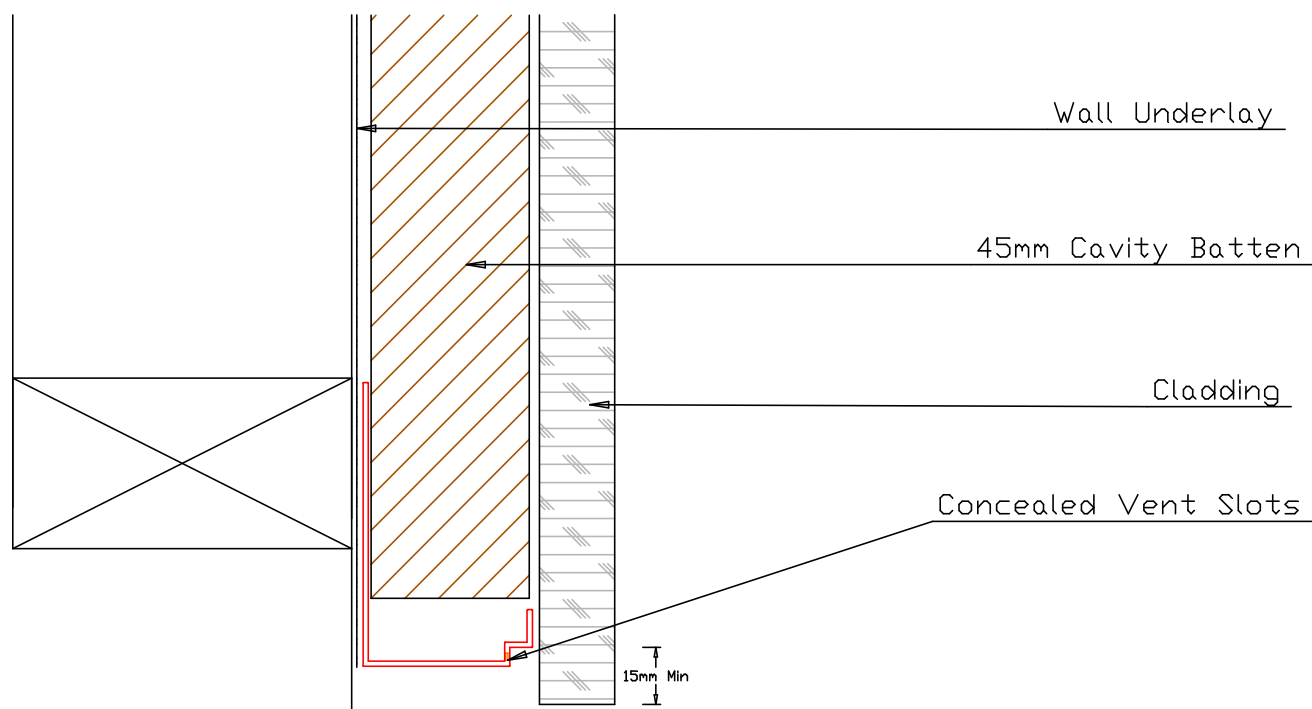

Ezy Build Products
Concealed Vent 45mm Aluminium Cavity Closer
(For 45mm Cavity Batten)
EBA45 (Mill Finish Aluminium)
EBA45-BLK (Black Powder Coated Aluminium)