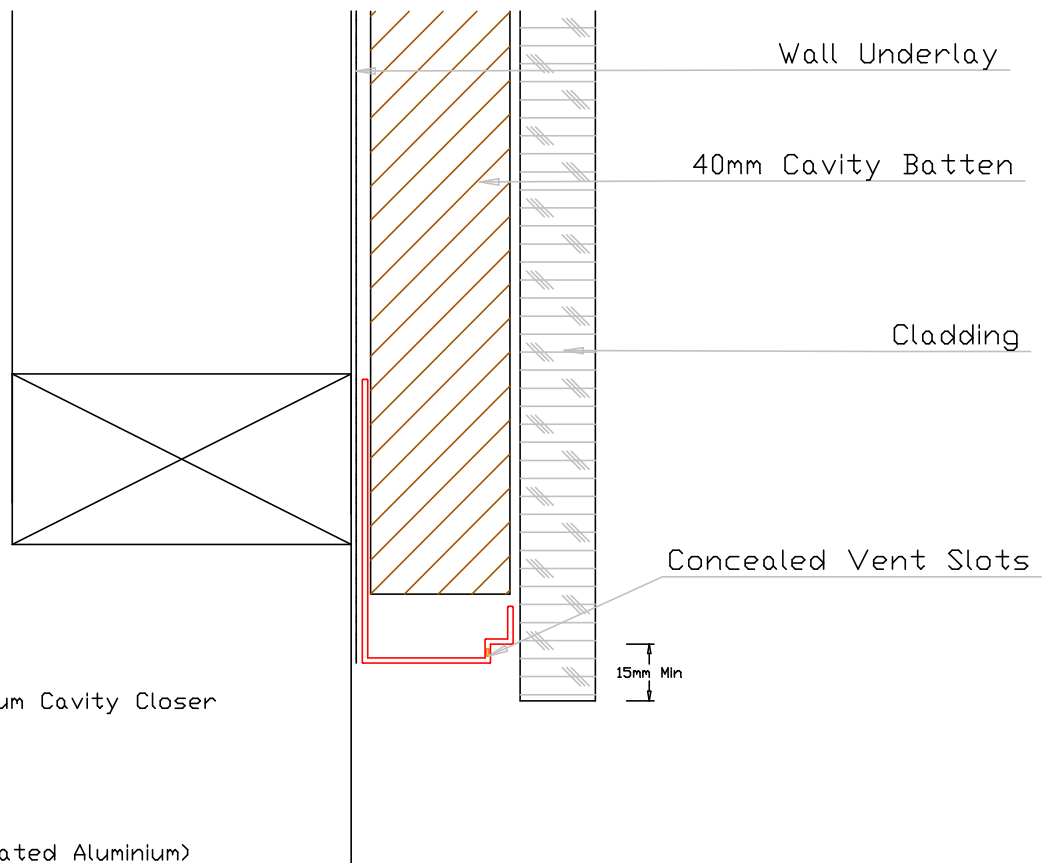

Ezy Build Products

Concealed Vent 20mm Aluminium Cavity Closer

(For 20mm Cavity Batten)

EBA20 (Mill Finish Aluminium)

EBA20-BLK (Black Powder Coated Aluminium)

Ezy Build Products

Concealed Vent 40mm Aluminium Cavity Closer

(For 40mm Cavity Batten)

EBA40 (Mill Finish Aluminium)

EBA40-BLK (Black Powder Coated Aluminium)

Ezy Build Products
 Concealed Vent 45mm Aluminium Cavity Closer
 (For 45mm Cavity Batten)
 EBA45 (Mill Finish Aluminium)
 EBA45-BLK (Black Powder Coated Aluminium)