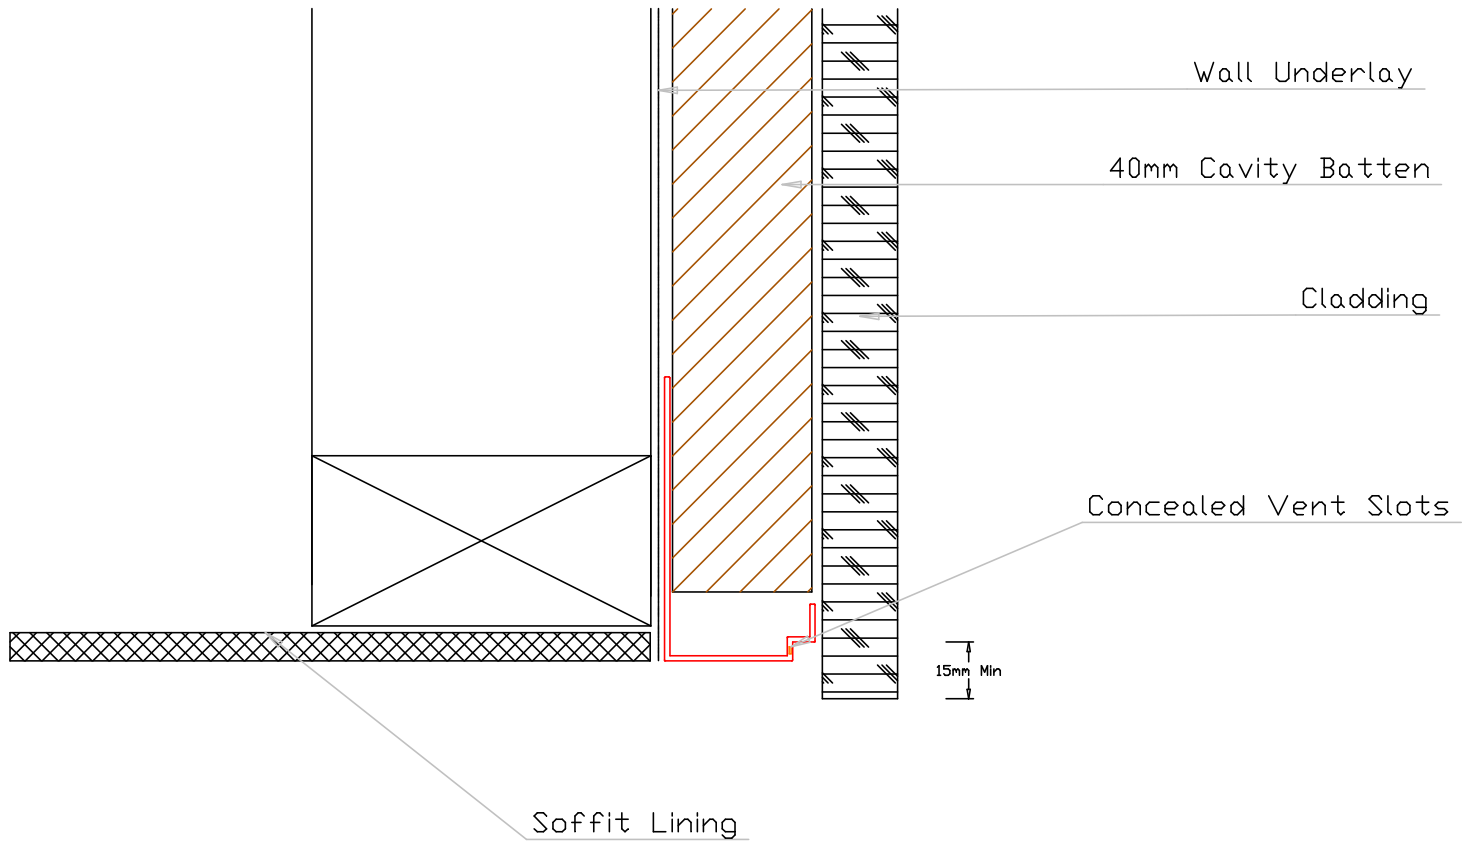

Ezy Build Products

Concealed Vent 20mm Aluminium Cavity Closer

(For 20mm Cavity Batten)

EBA20 (Mill Finish Aluminium)

EBA20-BLK (Black Powder Coated Aluminium)

Ezy Build Products

Concealed Vent 40mm Aluminium Cavity Closer

(For 40mm Cavity Batten)

EBA40 (Mill Finish Aluminium)

EBA40-BLK (Black Powder Coated Aluminium)

Ezy Build Products
 Concealed Vent 45mm Aluminium Cavity Closer
 (For 45mm Cavity Batten)
 EBA45 (Mill Finish Aluminium)
 EBA45-BLK (Black Powder Coated Aluminium)